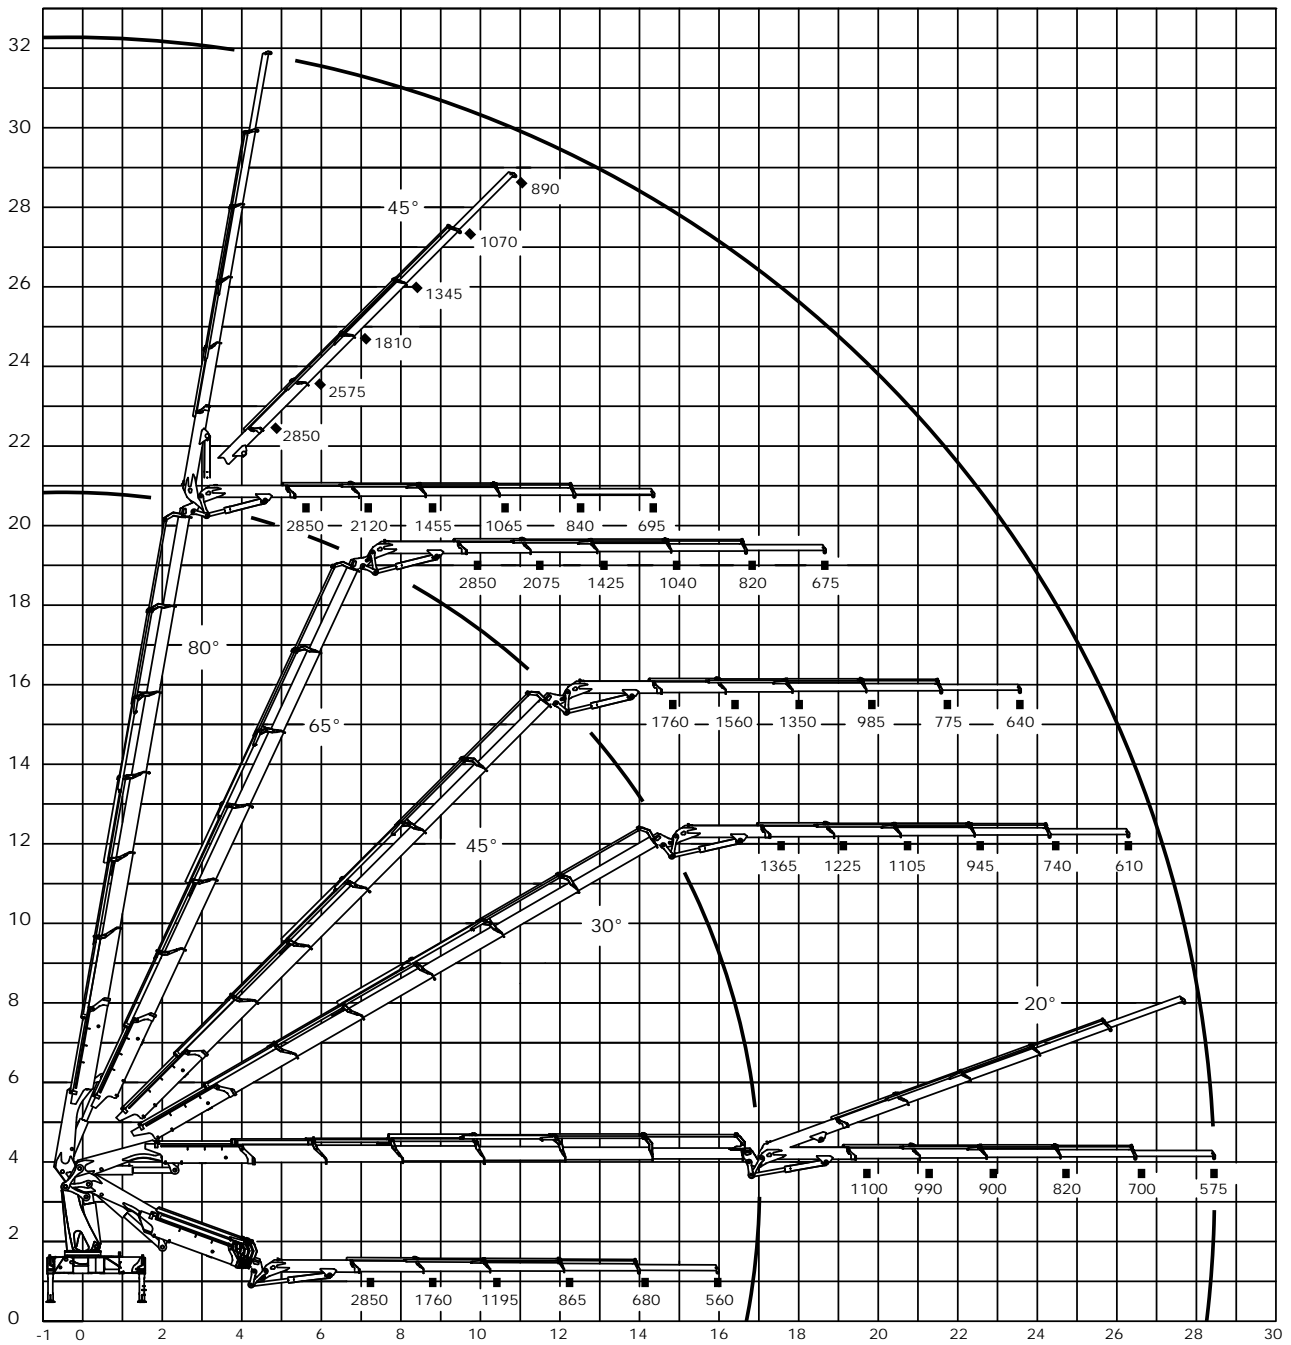

Lifting capacity diagram, 5020-K6 with FJ1000 K5

Catalogue no.	Section
31 109	255
Date	Page
10-04-2012	1 (1)

Technical Information 5020-K

Dimension sketch, 5020-K6 with FJ1000

Catalogue no.	Section
31 109	266
Date	Page
26-10-2012	1 (2)